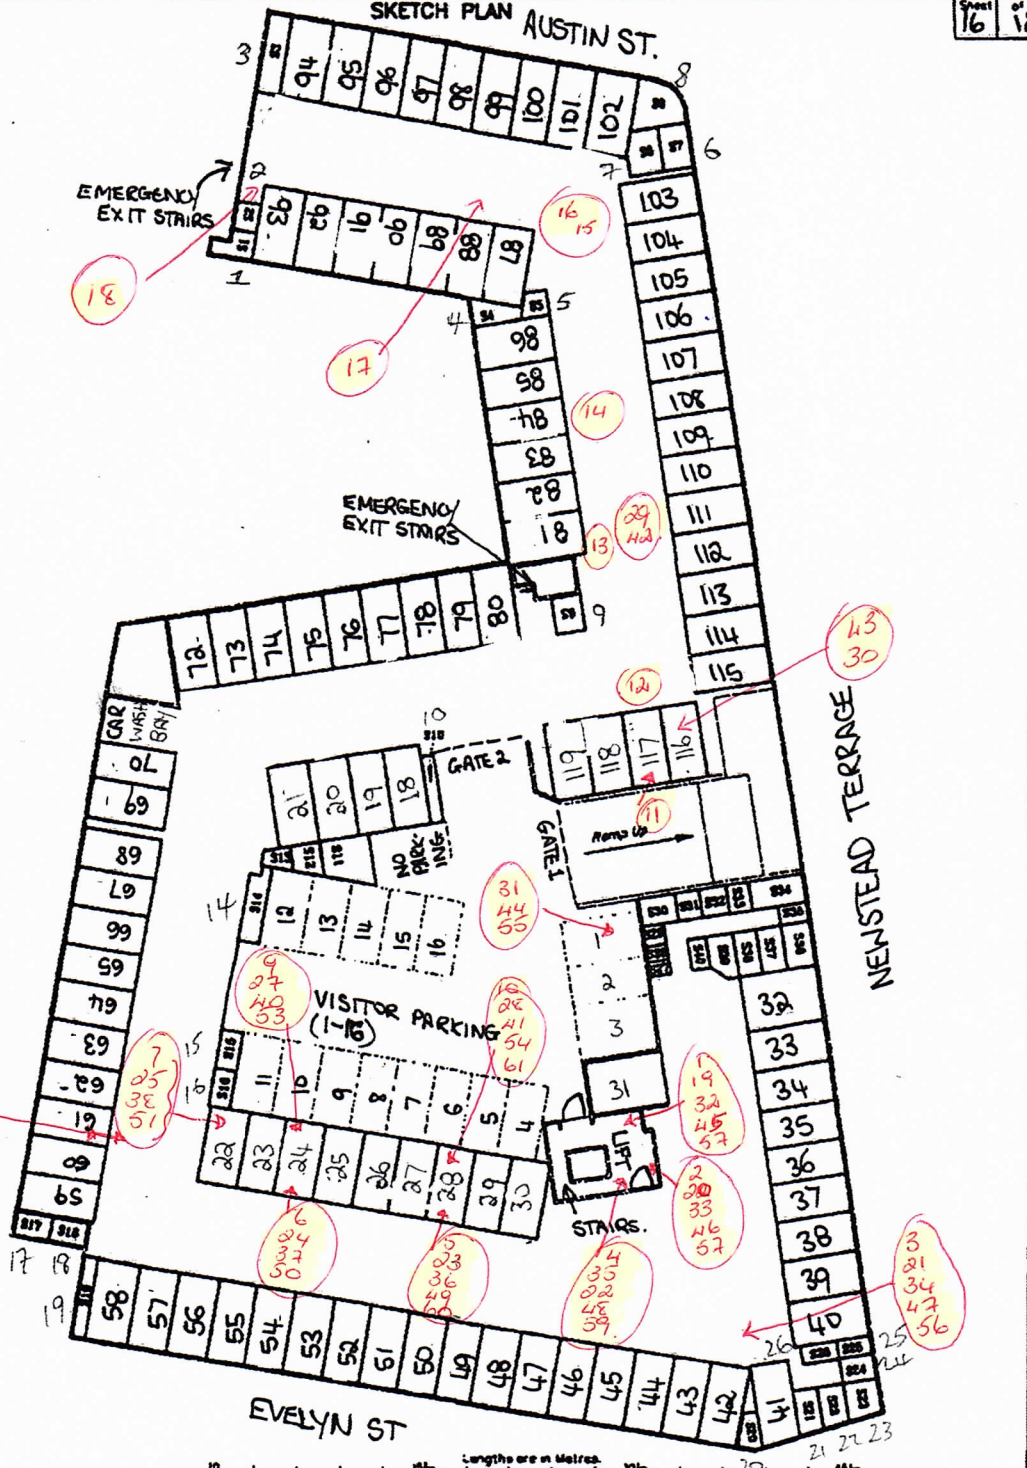

7470-EU-2 Plan 07.12.05

MASSIE CONROVE PTY LTD. ACN 082 121 253
 9-12-2005

Plan of Exclusive Use Areas in Common Property on Level A of "Newstead Terraces" CTS33392 (SP158904)		Scale See Bar Scale Format SKETCH
PARISH: NORTH BRISBANE COUNTY: Stanley		7470-EU-2
Metres SP117789		

Carparks & storage.